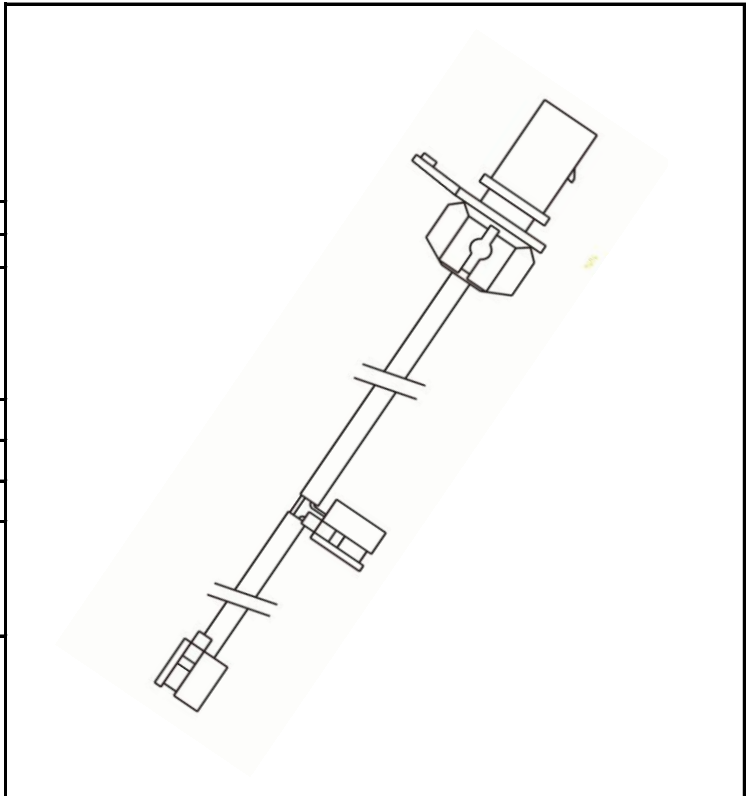

PART NUMBER
FWI396

LINK PAD	FDB4467
LENGTH [mm]	395

POSITION	FRONT
EAN-13 BARCODE	4044197912964
QTY PER PACKAGING UNIT	2

COMMENTS	
-----------------	--

NOTES

X-REFERENCE (OES)
8E0615437

X-REFERENCE (COMPETITOR)	
JURID	581444